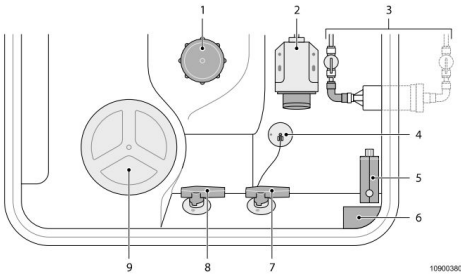

THE CARASUITE 700ME MINI GUIDE

4 Berth
 7.2 Metres
 Manual
 741 cm Total length
 232 cm Total width
 294 cm Height

CONTROL INDOOR CLIMATE
HEAT WATER
ALL APPLIANCE FUNCTION ONE SCREEN

Vaaroom Ltd
 Reviews 421 • Excellent
 VERIFIED COMPANY

- = Oven
- = Gas cooker
- = Refrigerator
- = Heating
- = Hot water boiler

- 1 Fresh water tank filling opening
- 2 CEE plug
- 3 Water filter
- 4 String-operated shut-off
- 5 Truma FrostControl
- 6 Cover cable entry point
- 7 Drain valve, waste water tank
- 8 Drain valve, fresh water tank
- 9 Fresh water tank cleaning opening

FRESH WATER 100L
 GREY WATER 90L
 DRAIN VALVES ACCESSIBLE VIA THE SERVICE DOOR

STEP OPERATIONS

- 1 ON/OFF button
- 2 Fault display
- 3 Operation with direct current
- 4 Operation with gas
- 5 Operation with alternating current
- 6 Automatic mode
- 7 Temperature display
- 8 Temperature selection button
- 9 Energy selector key