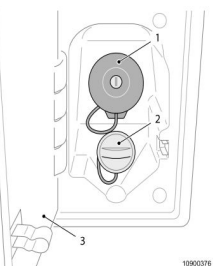

CONTROL INDOOR CLIMATE
HEAT WATER
ALL APPLIANCE FUNCTION ONE SCREEN

Vaaroom Ltd
Reviews 421 • Excellent
VERIFIED COMPANY

NOMAD
CAMPERVANS
FIAT ASSIST 02034508702

ATS
Name: VAAROOM LTD
Account number: A00957098
Call 0800 505505
ATS RAPID TYRE RESPONSE

DIESEL FUEL

TYRE PRESSURE 4.5BAR