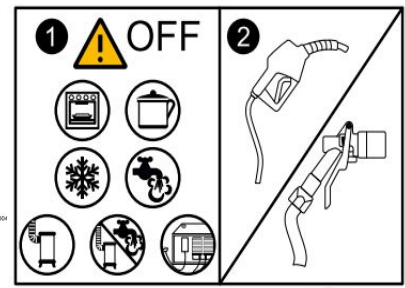

- = Oven
- = Gas cooker
- = Refrigerator
- = Heating
- = Hot water boiler

- 1 Fresh water tank filling opening
- 2 CEE plug
- 3 Water filter
- 4 String-operated shut-off
- 5 Truma FrostControl
- 6 Cover cable entry point
- 7 Drain valve, waste water tank
- 8 Drain valve, fresh water tank
- 9 Fresh water tank cleaning opening

FRESH WATER 100L
 GREY WATER 90L
 DRAIN VALVES ACCESSIBLE VIA THE SERVICE DOOR

STEP OPERATIONS

- 1 ON/OFF button
- 2 Fault display
- 3 Operation with direct current
- 4 Operation with gas
- 5 Operation with alternating current
- 6 Automatic mode
- 7 Temperature display
- 8 Temperature selection button
- 9 Energy selector key