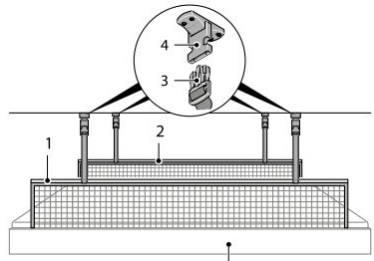

CONTROL INDOOR CLIMATE
HEAT WATER
ALL APPLIANCE FUNCTION ONE SCREEN

Vaaroom Ltd
Reviews 421 • Excellent
VERIFIED COMPANY

NOMAD
CAMPERVANS
FIAT ASSIST 02034508702

ATS
Name: VAAROOM LTD
Account number: A00957098
Call 0800 505505
ATS RAPID TYRE RESPONSE

DIESEL FUEL

TYRE PRESSURE 4.5BAR