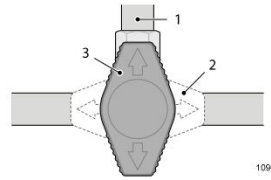

1. 1 Gas line
2. 2 Valve for appliance closed
   Arrows are oriented at a right angle to the gas line
3. 3 Valve for appliance open
   Arrows are oriented in the direction of the gas line

- = Oven
- = Gas cooker
- = Refrigerator
- = Heating
- = Hot water boiler