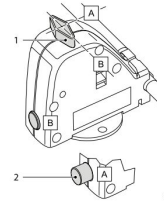

1. 1 Fresh water tank filling opening
2. 2 CEE plug
3. 3 Water filter
4. 4 String-operated shut-off
5. 5 Truma FrostControl
6. 6 Cover cable entry point
7. 7 Drain valve, waste water tank
8. 8 Drain valve, fresh water tank
9. 9 Fresh water tank cleaning opening

FRESH WATER 100L
GREY WATER 90L
DRAIN VALVES ACCESSIBLE VIA THE SERVICE DOOR