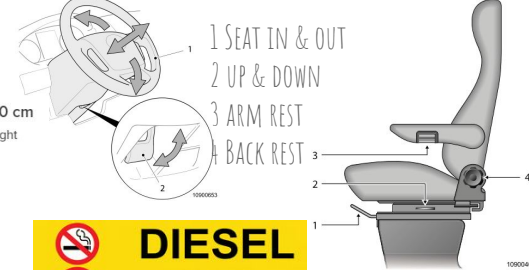

THE CARAHOME 600 MINI GUIDE

up to 6
Sleeping places

Alcove bed, Bunk beds
Bed variants

645 cm
Total length

230 cm
Total width

320 cm
Height

CONTROL INDOOR CLIMATE
HEAT WATER
ALL APPLIANCE FUNCTION ONE SCREEN

ATS
Name: **VAAROOM LTD**
Account number **A00957098**
Call **0800 505505**
ATS RAPID TYRE RESPONSE

Vaaroom Ltd
Reviews 421 • Excellent
★★★★★
VERIFIED COMPANY

NOMAD
CAMPERVANS
FIAT ASSIST 02034508702

DIESEL FUEL

TYRE PRESSURE 4.5BAR

STEP OPERATIONS