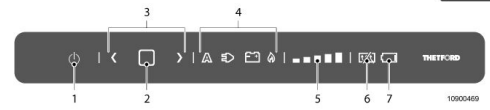

- 1 "ON/OFF" button
- 2 Actuation button
- 3 Arrow keys
- 4 Energy sources
- 5 Cooling level display
- 6 Anti condensation
- 7 Empty battery (optional)

1 OFF

2

- I = ON
- O = OFF
- II = Motion detect