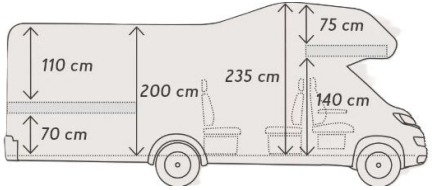

- 1 Gas line
- 2 Valve for appliance closed
  Arrows are oriented at a right angle to the gas line
- 3 Valve for appliance open
  Arrows are oriented in the direction of the gas line

- = Oven
- = Gas cooker
- = Refrigerator
- = Heating
- = Hot water boiler