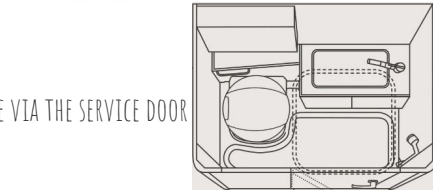

- 1 "ON/OFF" button
- 2 Actuation button
- 3 Arrow keys
- 4 Energy sources
- 5 Cooling level display
- 6 Anti condensation
- 7 Empty battery (optional)

1 OFF

2

- I = ON
- O = OFF
- II = Motion detect