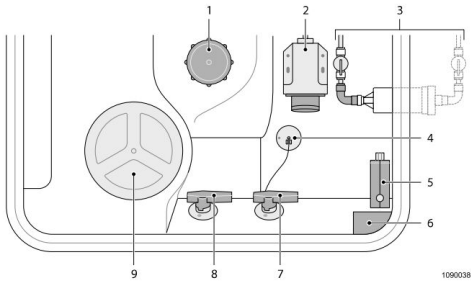

- 1 Fresh water tank filling opening
- 2 CEE plug
- 3 Water filter
- 4 String-operated shut-off
- 5 Truma FrostControl
- 6 Cover cable entry point
- 7 Drain valve, waste water tank
- 8 Drain valve, fresh water tank
- 9 Fresh water tank cleaning opening

FRESH WATER 100L
GREY WATER 90L
DRAIN VALVES ACCESSIBLE VIA THE SERVICE DOOR