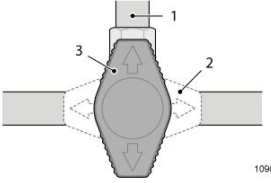

CONTROL INDOOR CLIMATE
HEAT WATER
ALL APPLIANCE FUNCTION ONE SCREEN

ATS
Name: **VAAROOM LTD**
Account number **A00957098**
Call **0800 505505**
ATS RAPID TYRE RESPONSE

Vaaroom Ltd
Reviews 421 • Excellent
★★★★★
VERIFIED COMPANY

NOMAD
CAMPERVANS
FIAT ASSIST 02034508702

DIESEL FUEL

TYRE PRESSURE 4.5BAR

STEP OPERATIONS

- 1 Gas line
- 2 Valve for appliance closed
  Arrows are oriented at a right angle to the gas line
- 3 Valve for appliance open
  Arrows are oriented in the direction of the gas line

- = Oven
- = Gas cooker
- = Refrigerator
- = Heating
- = Hot water boiler